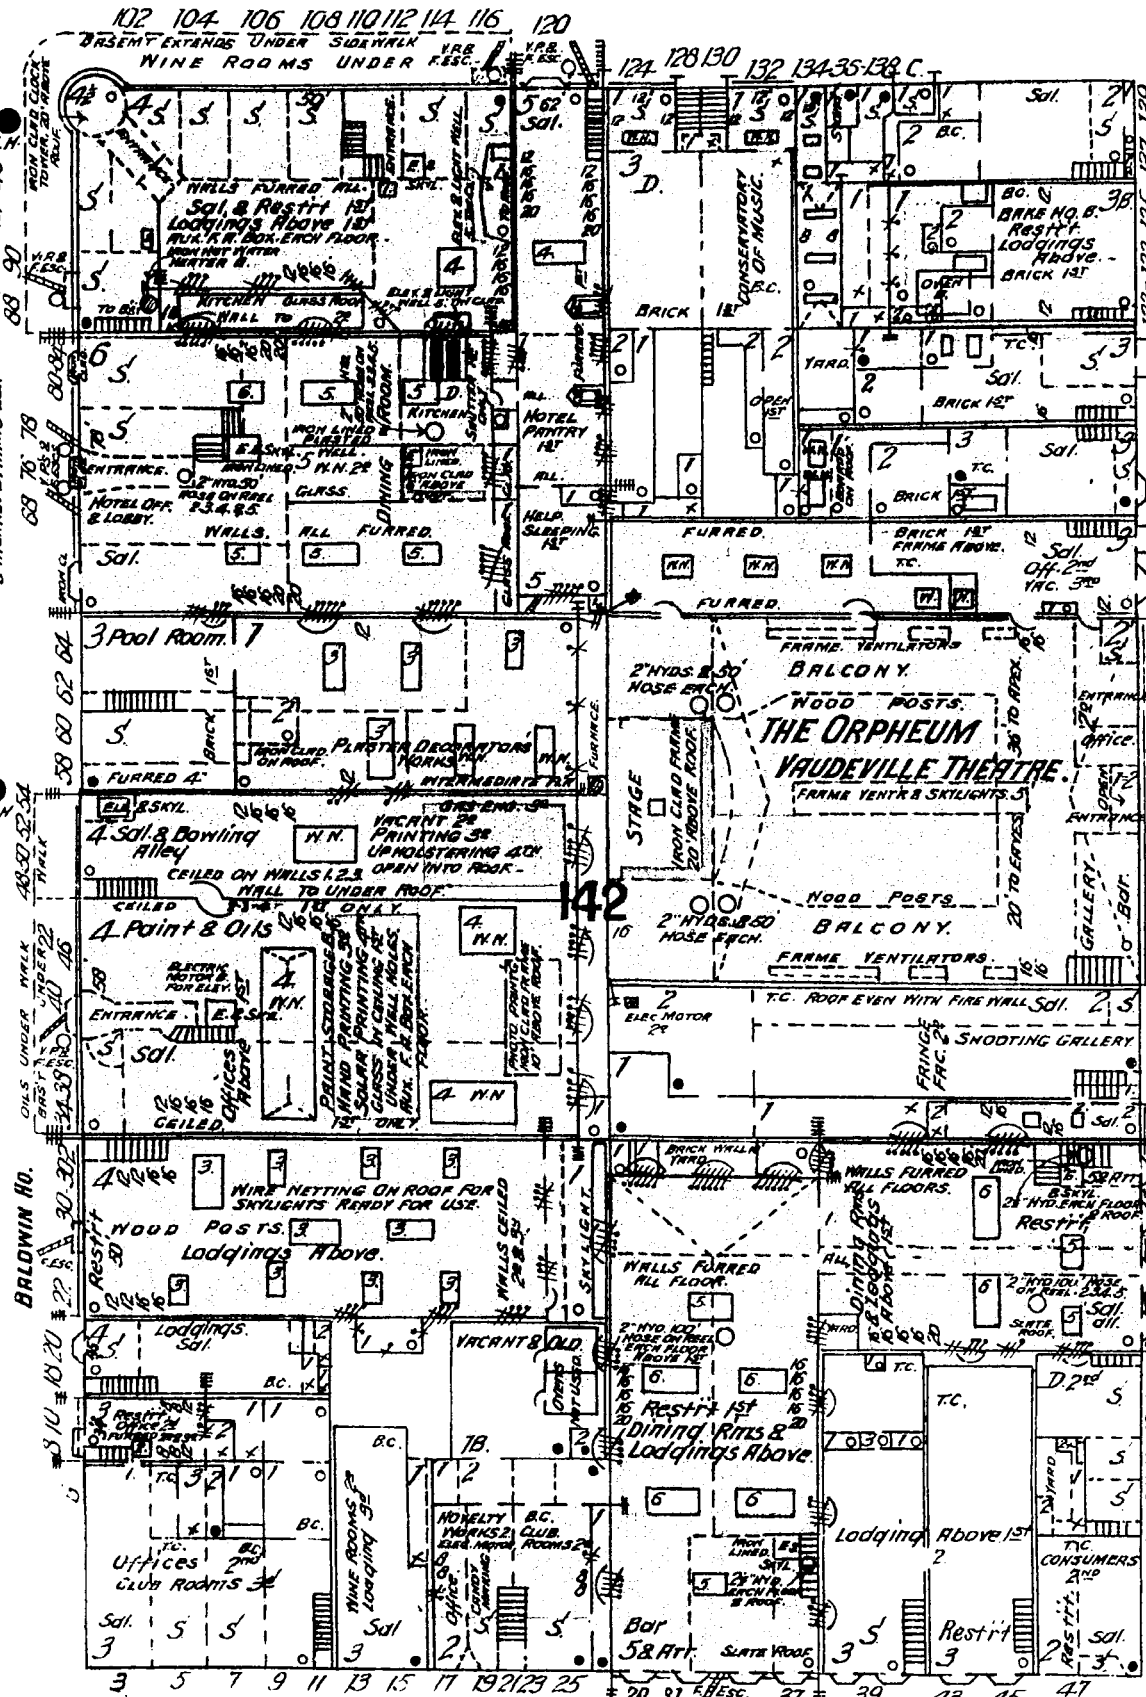

RUINS OF BALDWIN HOTEL & THEATRE
BURNED NOV. 23RD 1898

143

MARKET

136

S
E
E

68'9" Wide

ELLIS

68'9"

GOLDEN WEST HOTEL

THE BAY STATE

STOCKTON

68'9" Wide

PIONEER

FOURTH

ST.

134