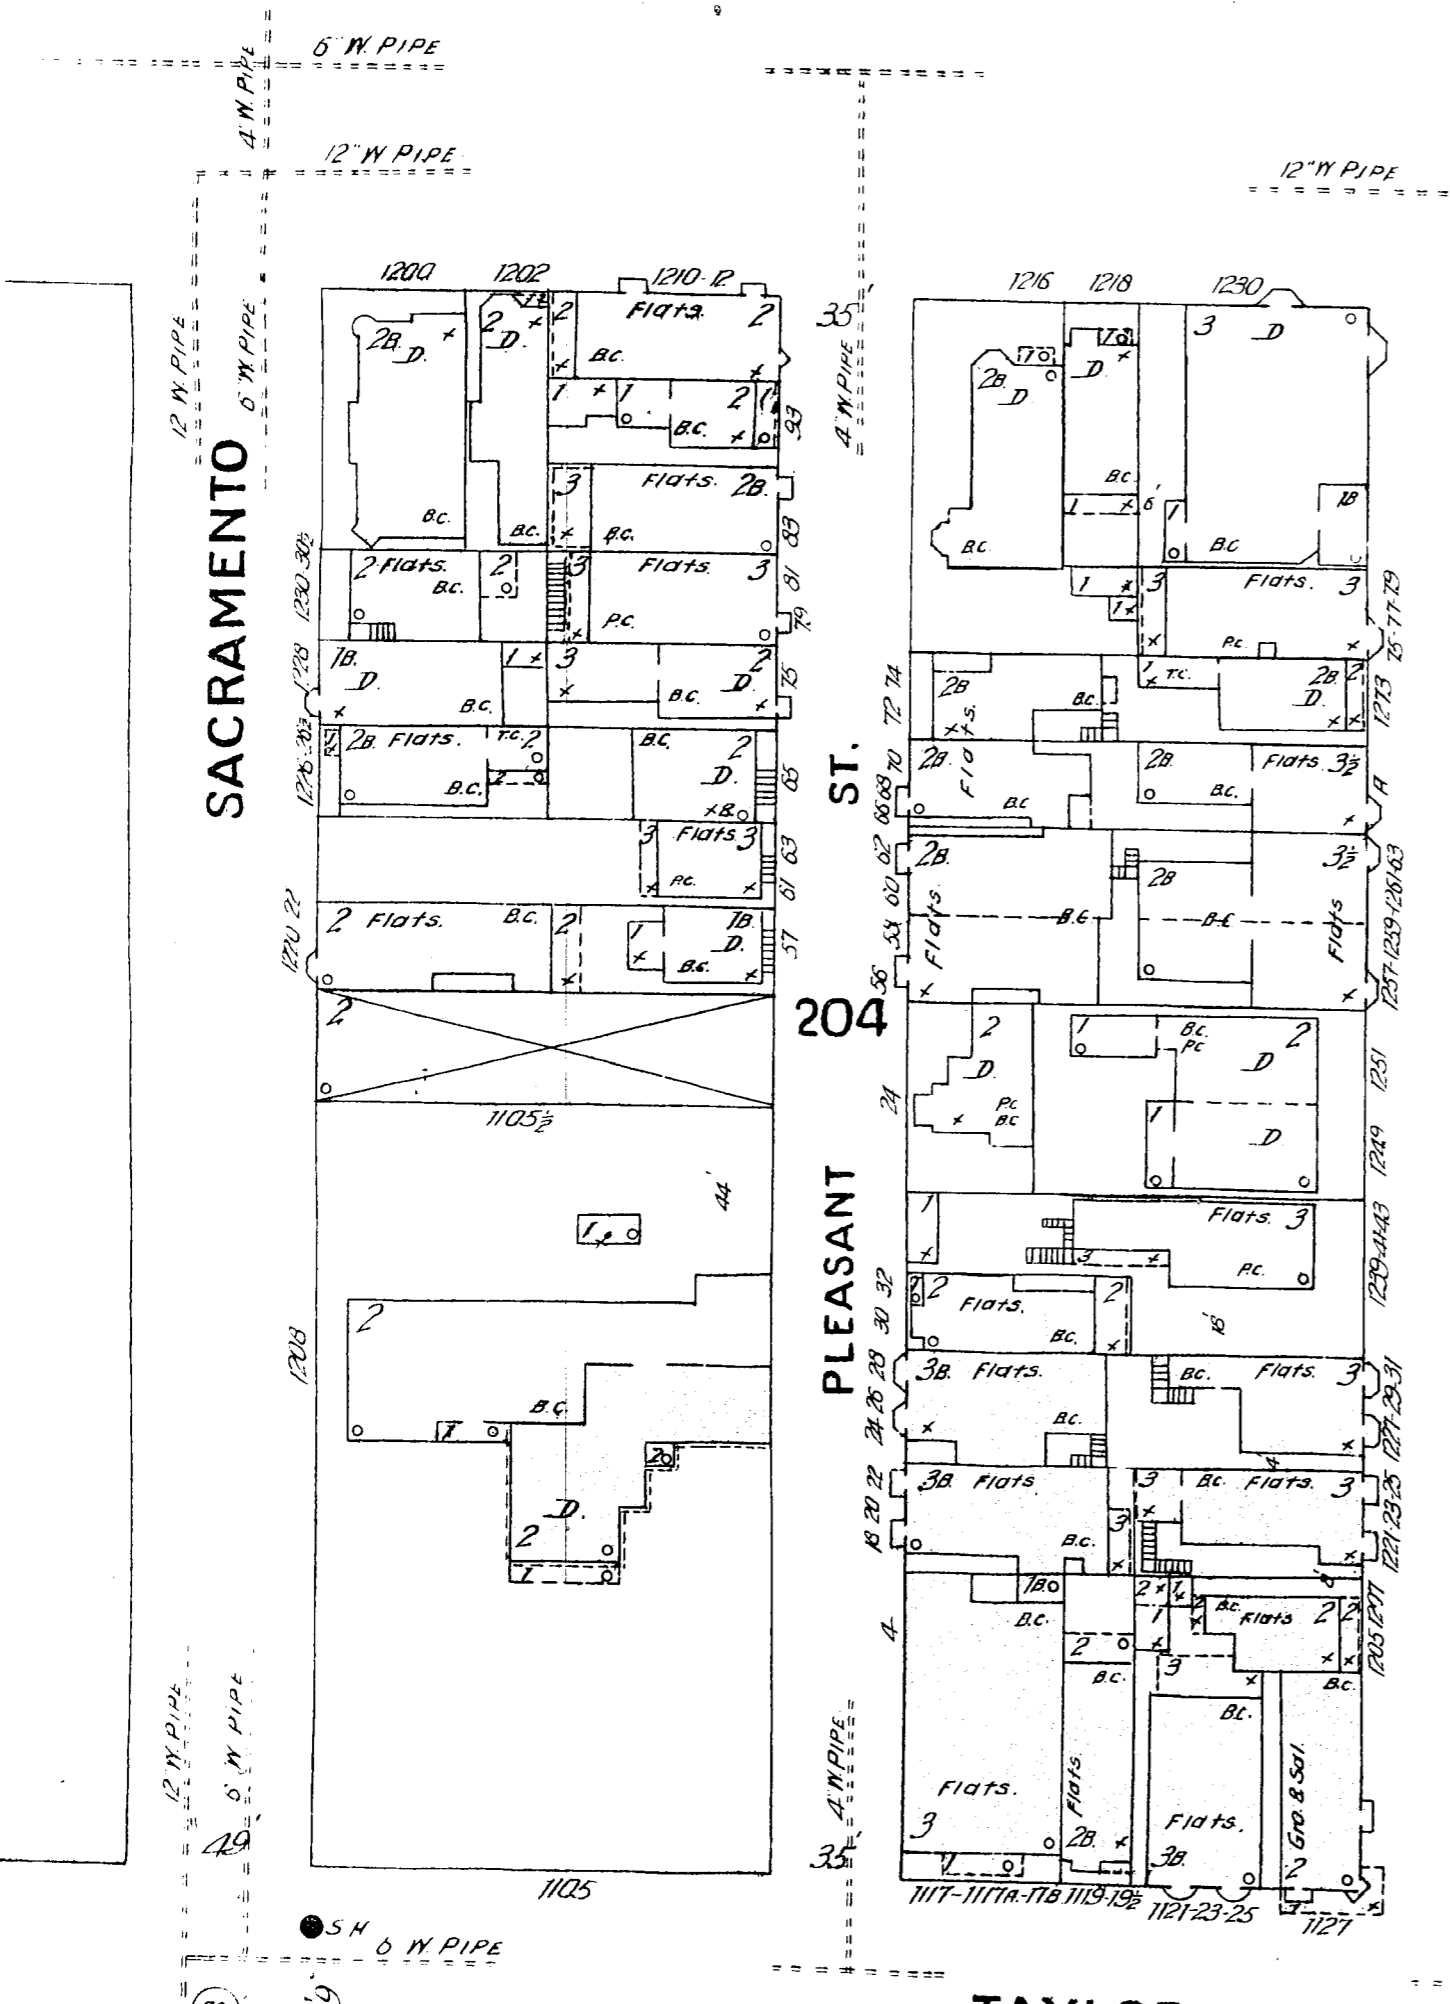

LEAVENWORTH

ST.

49ft. Wide

38'9" Wide

JONES

CLAY

WASHINGTON

Scale of Feet.