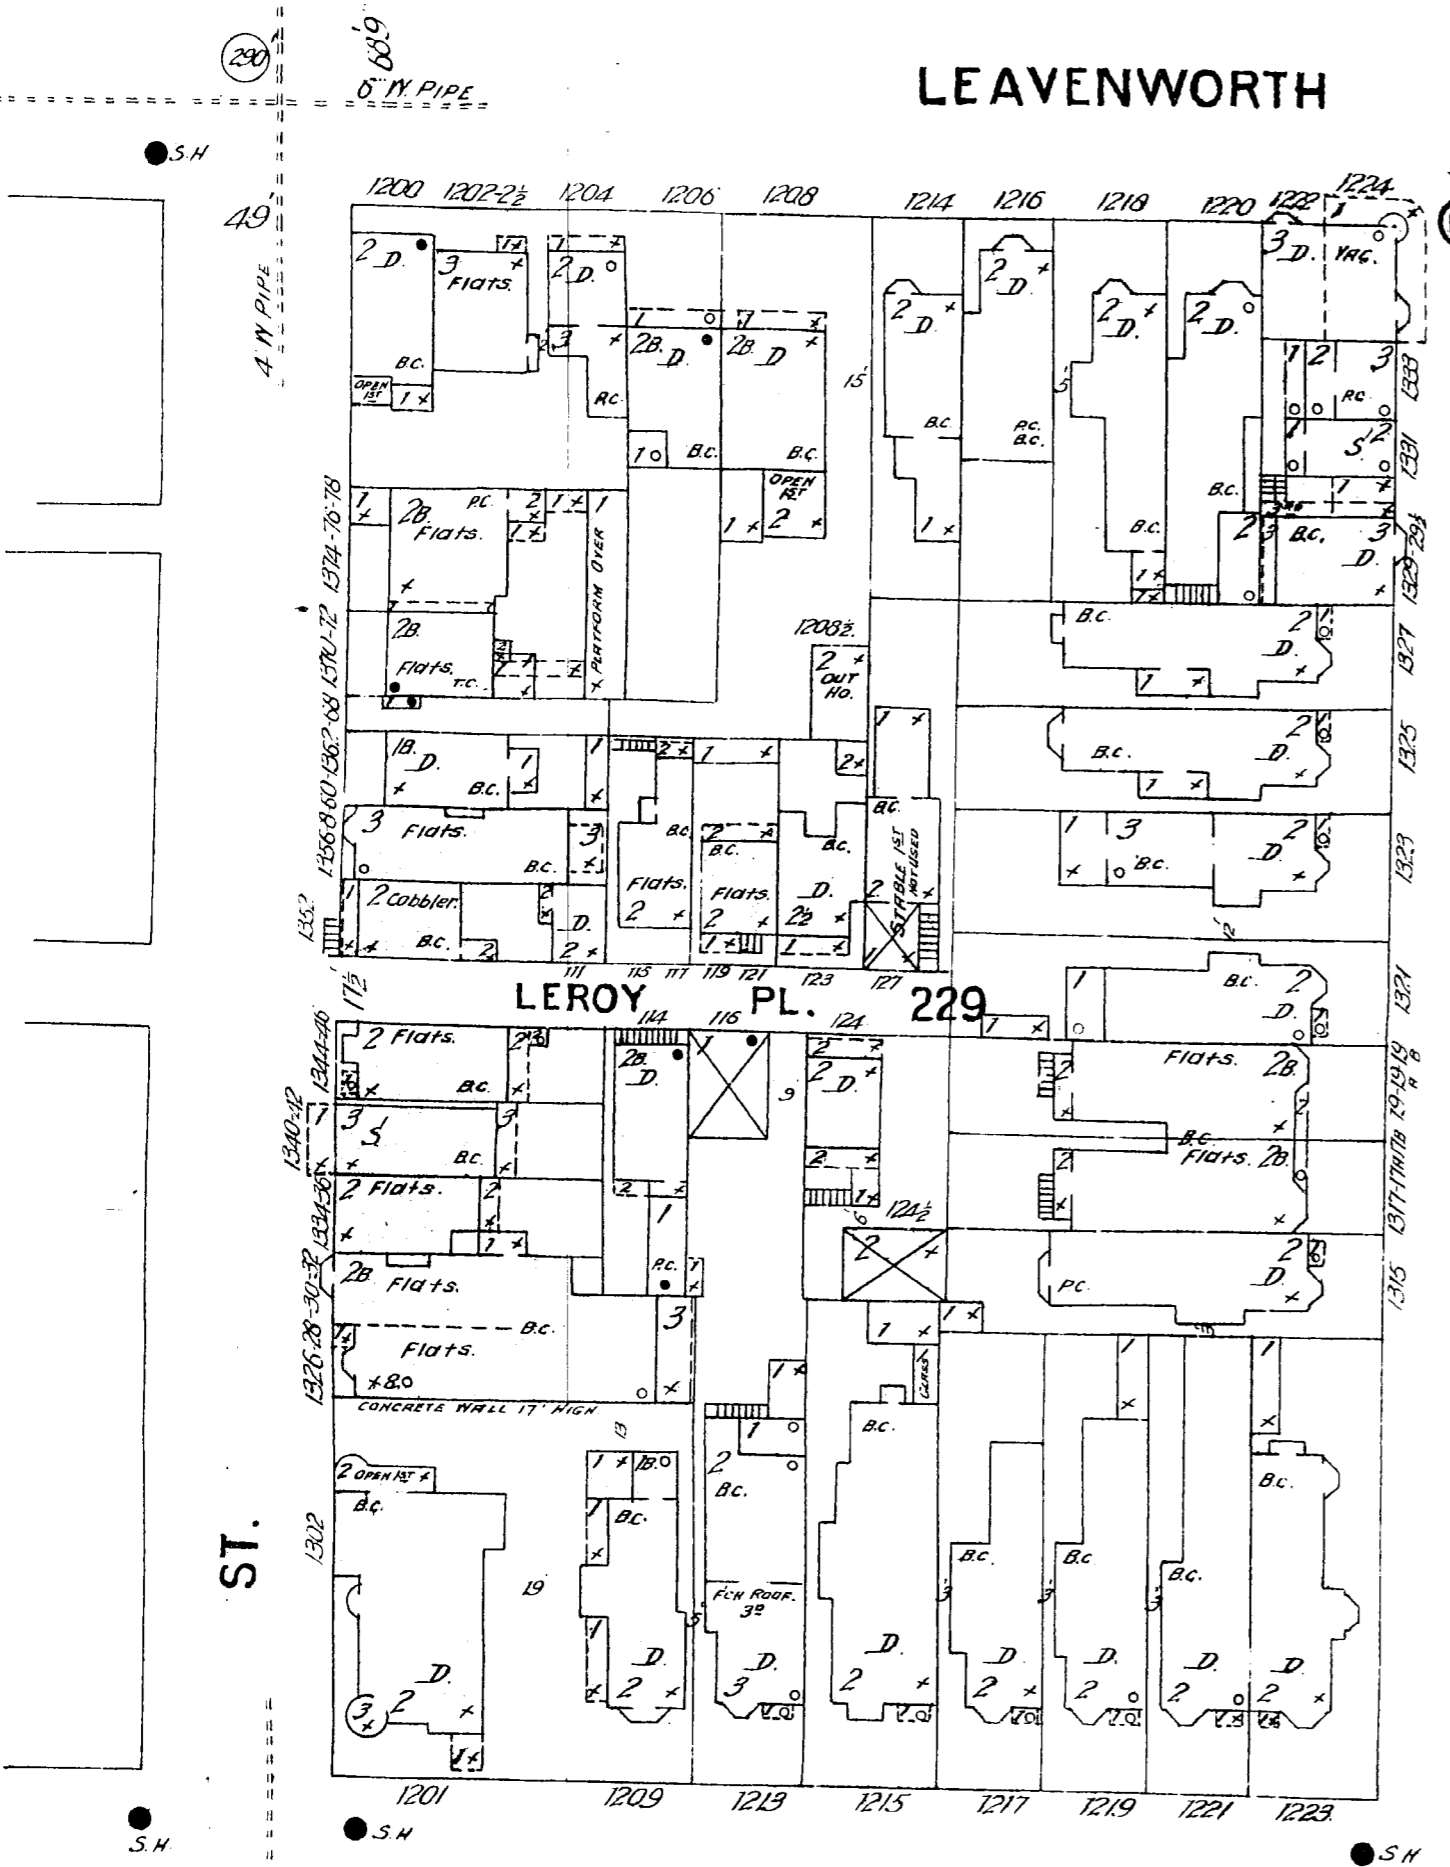

LEAVENWORTH

ST.

49ft. Wide

38'9" Wide

JONES

CLAY

WASHINGTON

Scale of Feet.