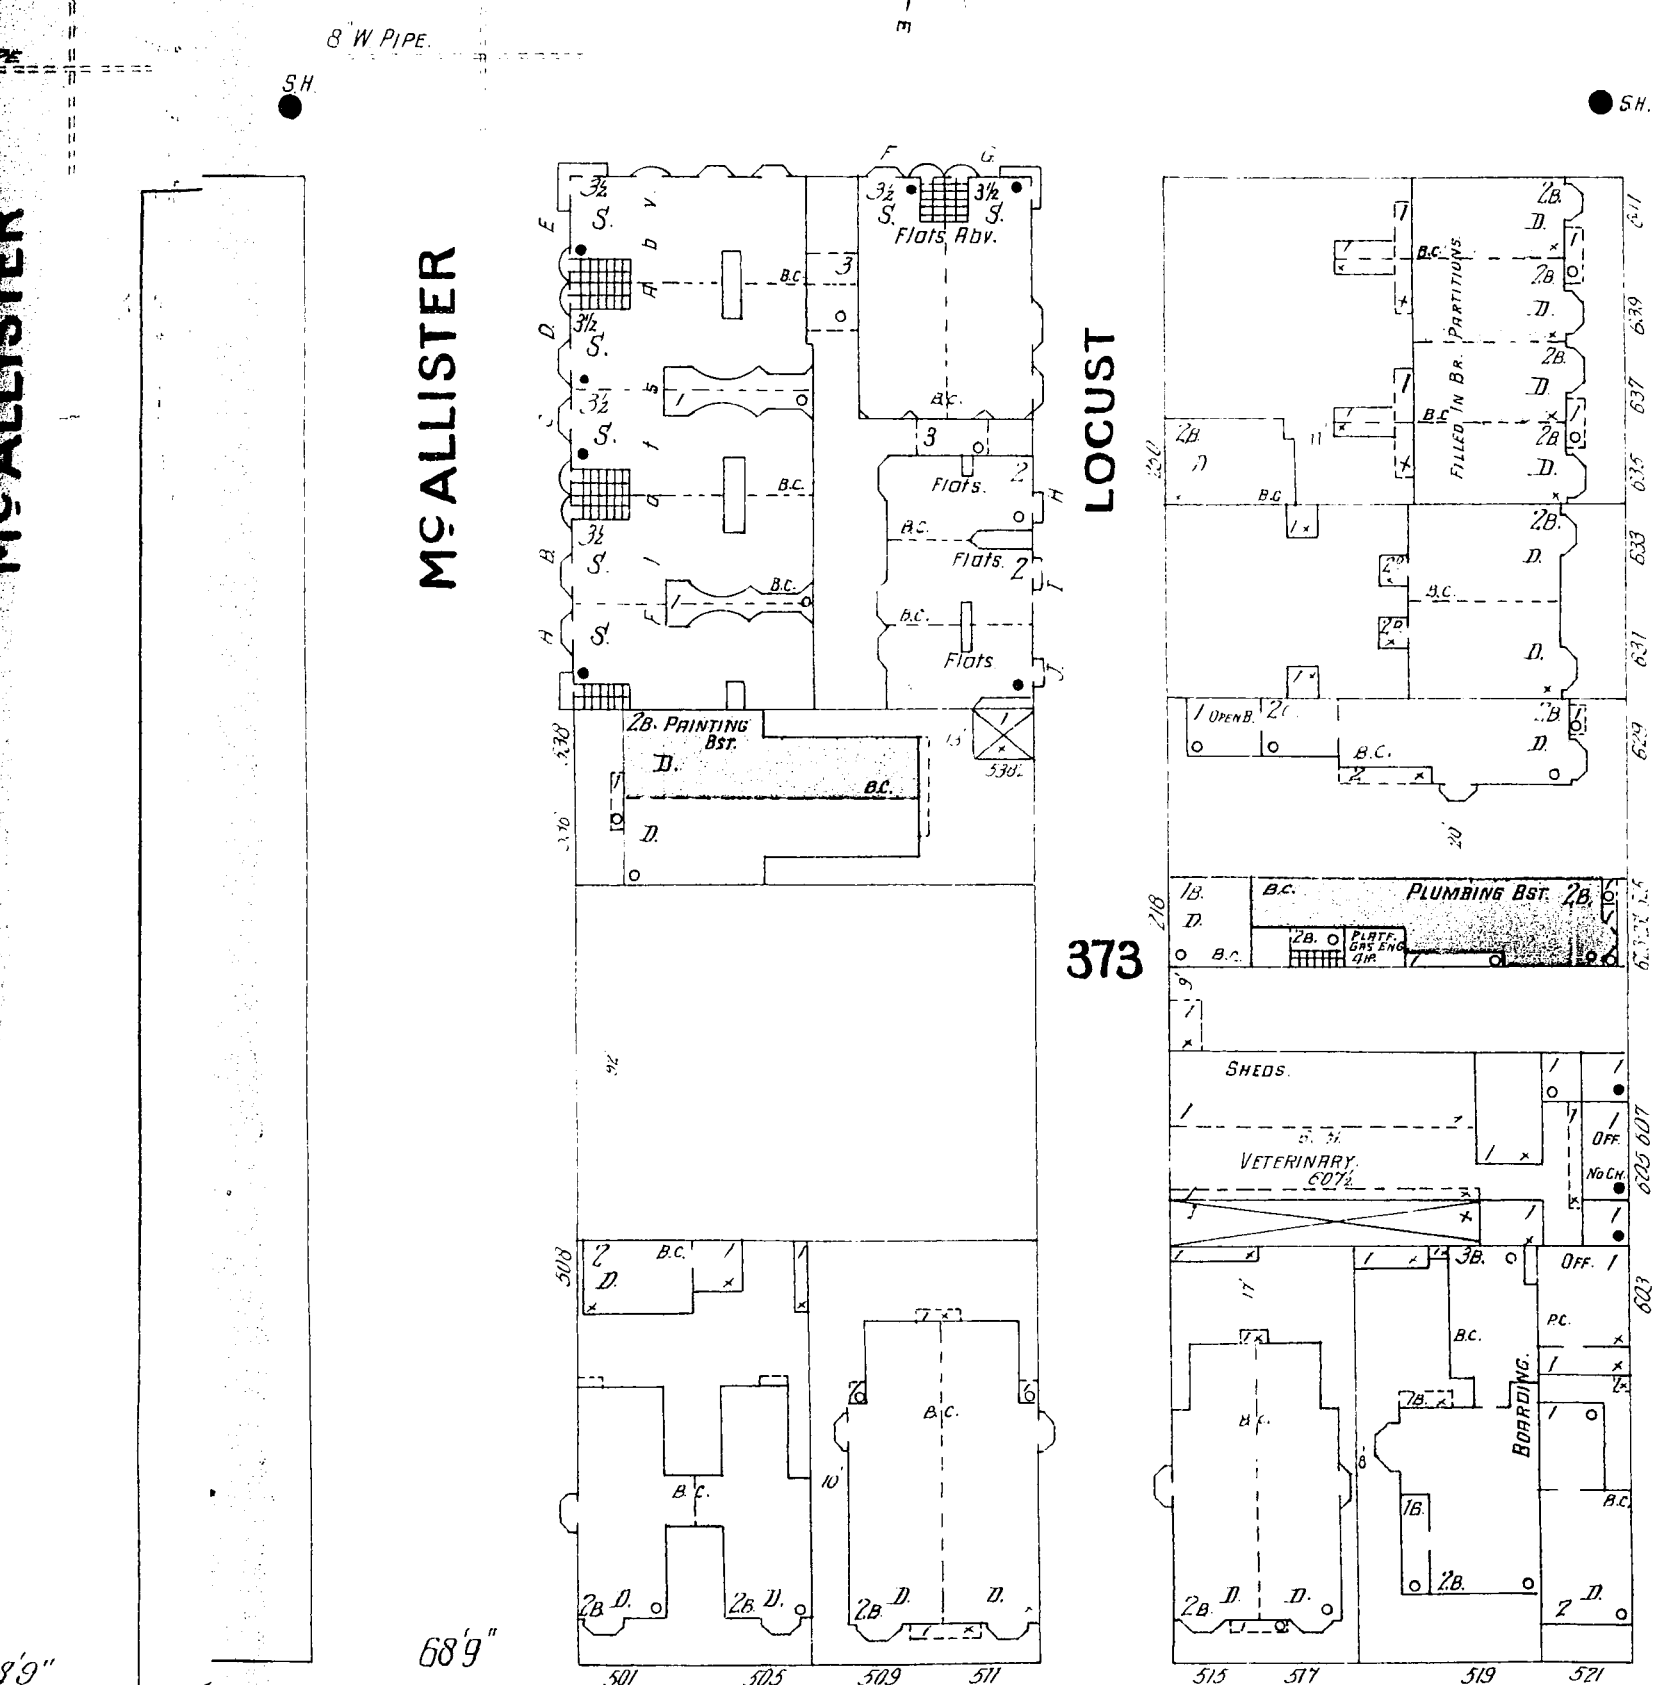

254 253

FRANKLIN

389 ft wide.

255

GOLDEN GATE

Scale of Feet.

VAN NESS

AV.