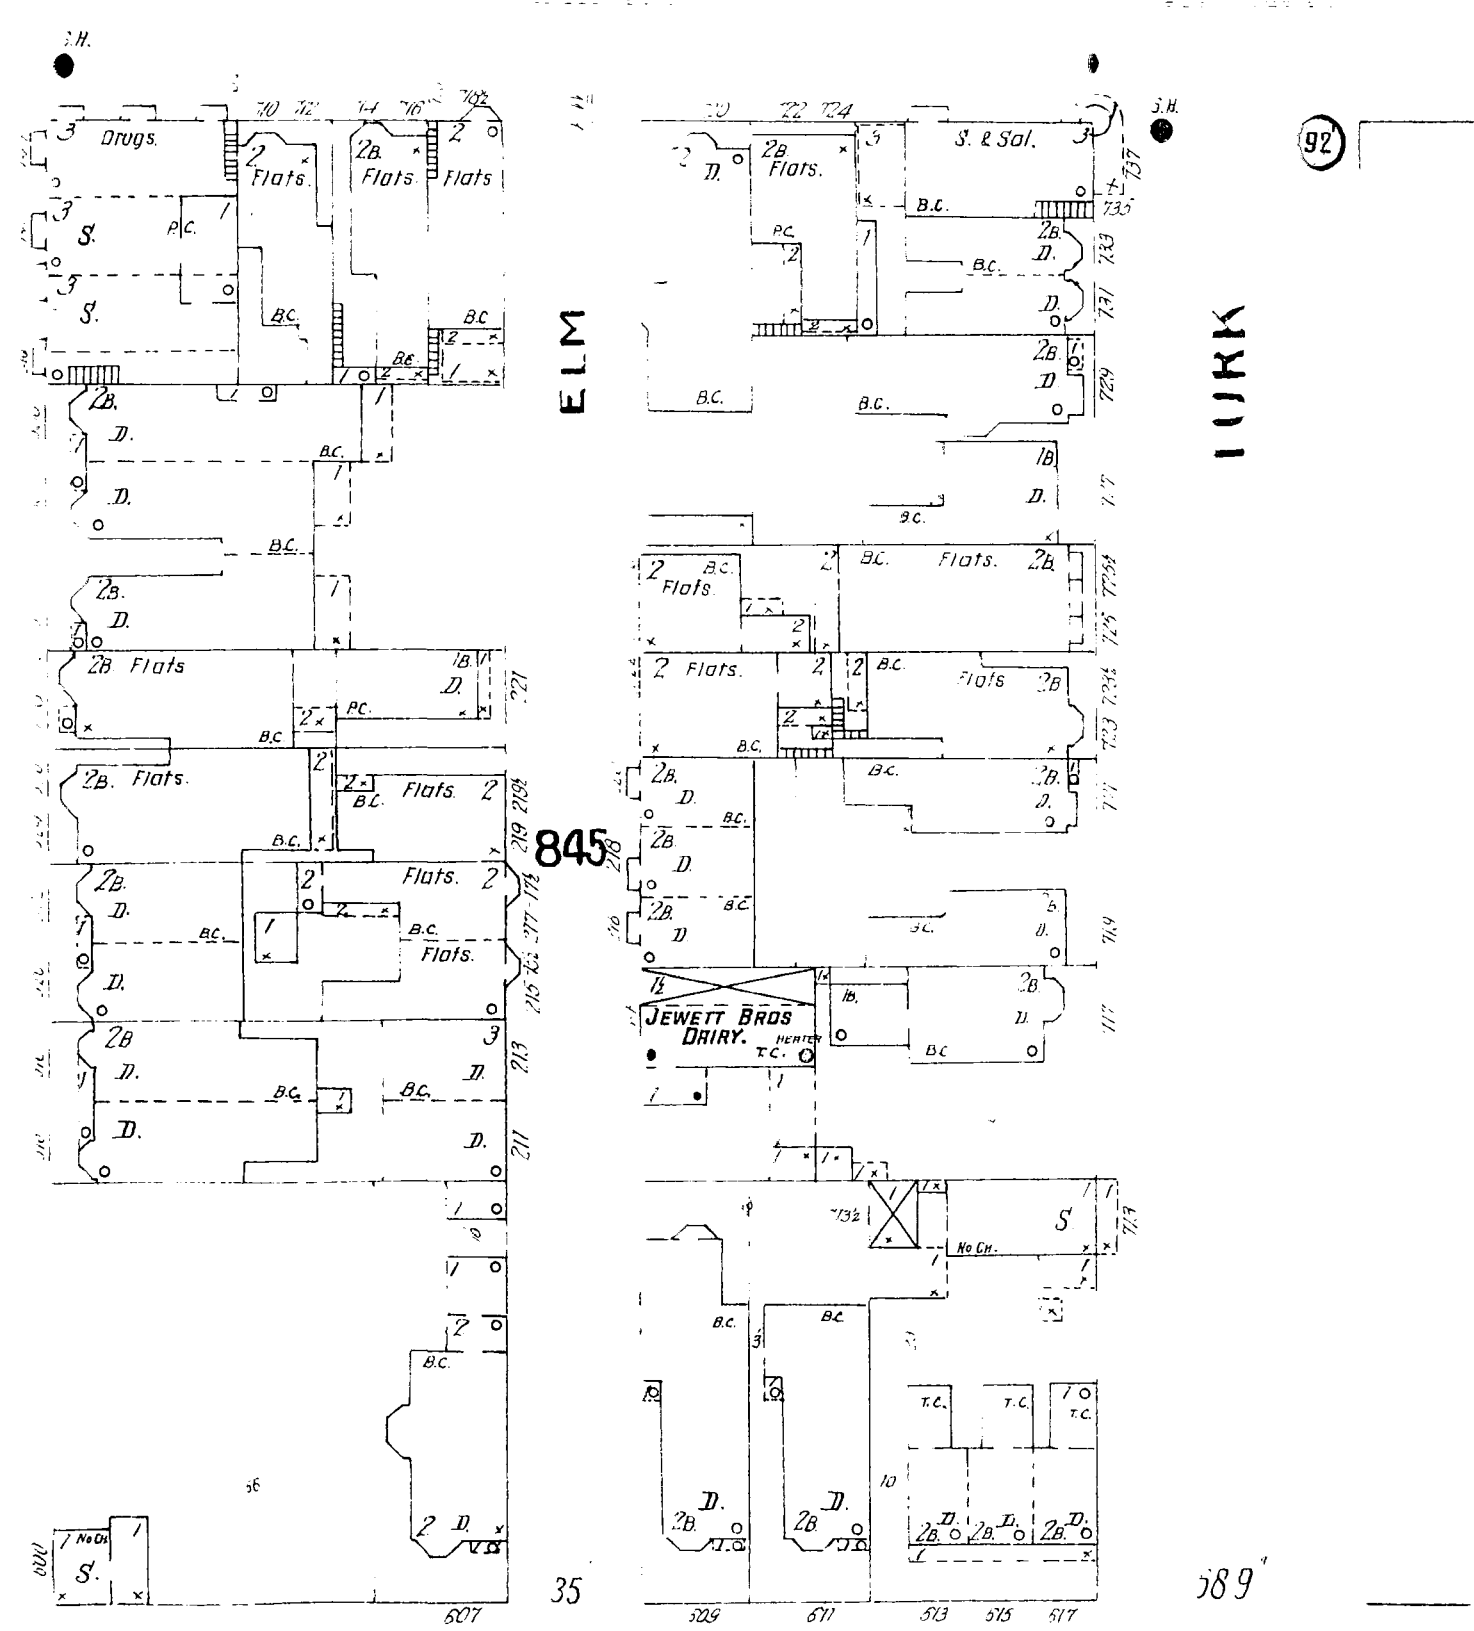

254 253

FRANKLIN

389 ft wide.

255

GOLDEN GATE

Scale of Feet.

VAN NESS

AV.