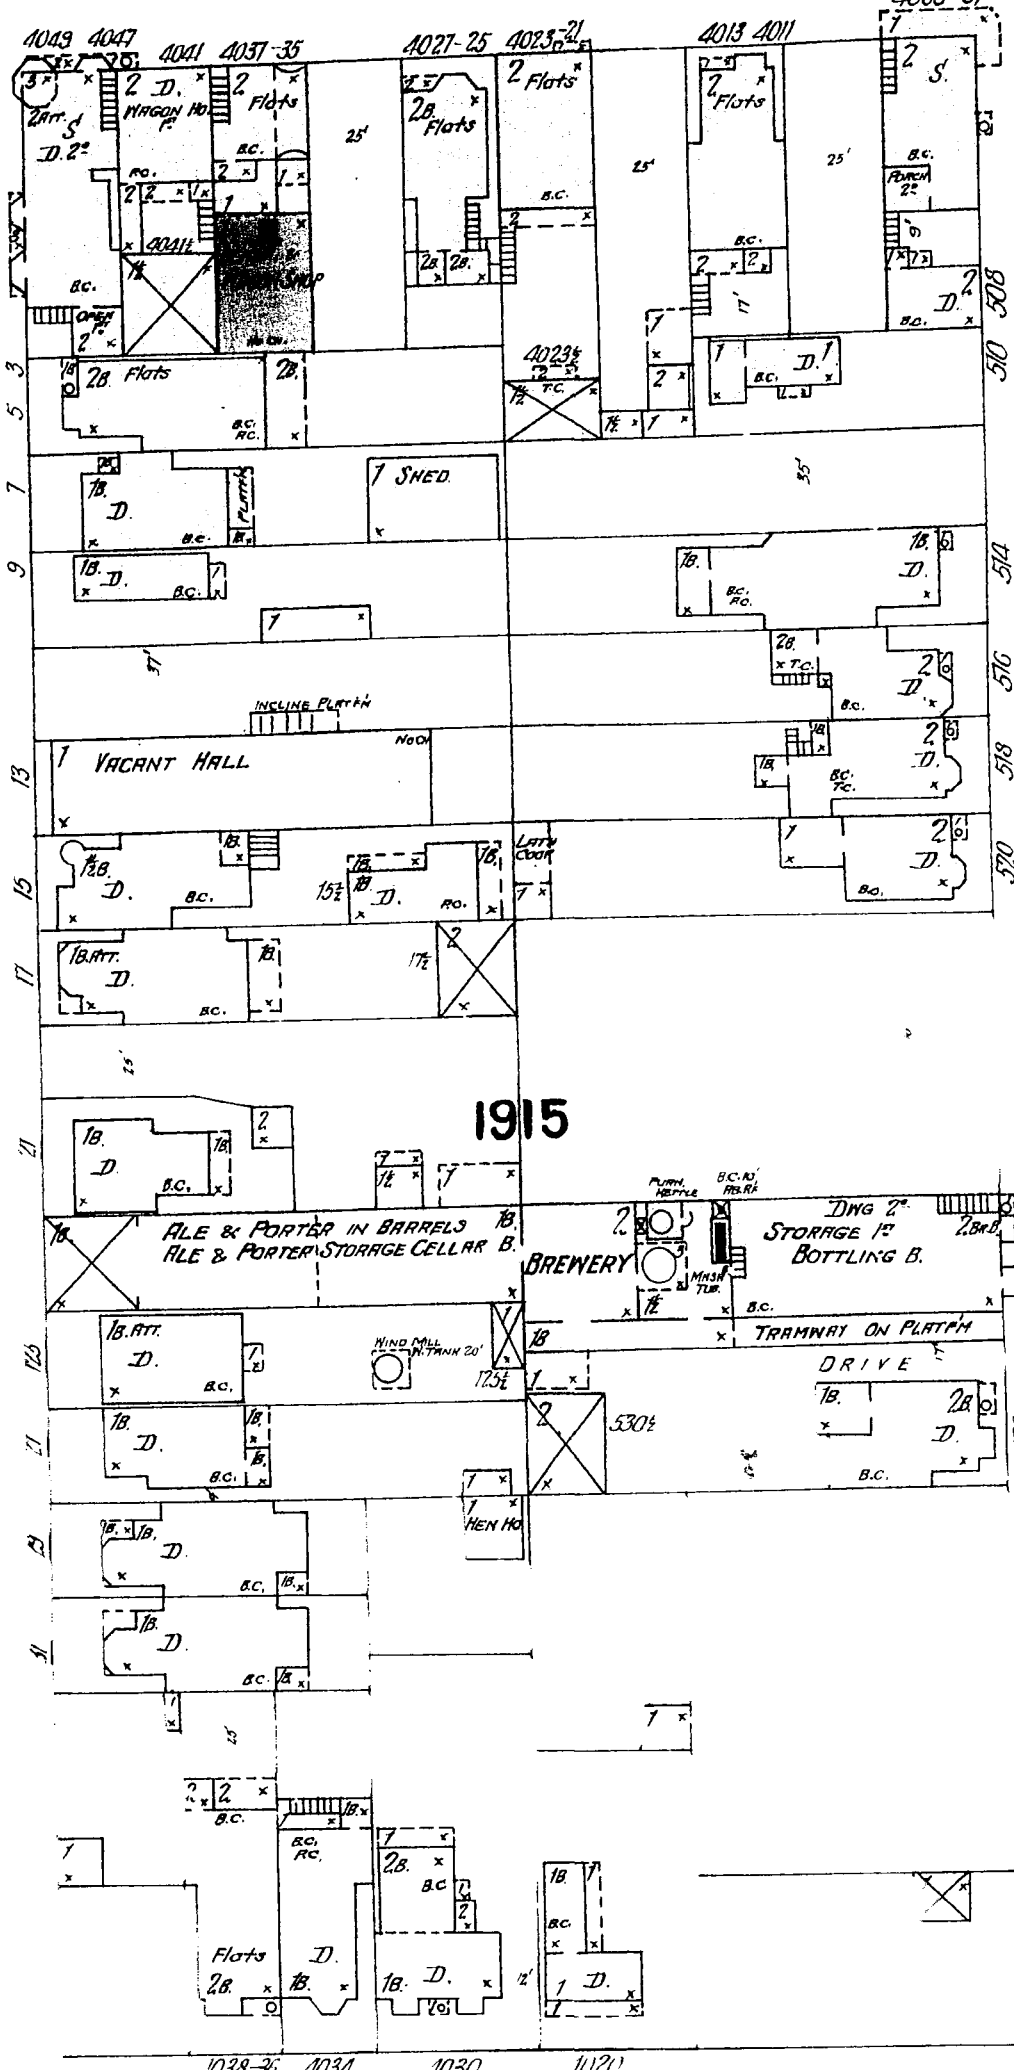

669

682

60 ft wide

ST.

PHOENIX BREWERY
ALE & PORTER
NO PROX LINES ON T. H. N.

NOE

19TH

ST.

54 ft wide

670

CASTRO

HARTFORD

680

20TH

ST.

Scale of Feet.