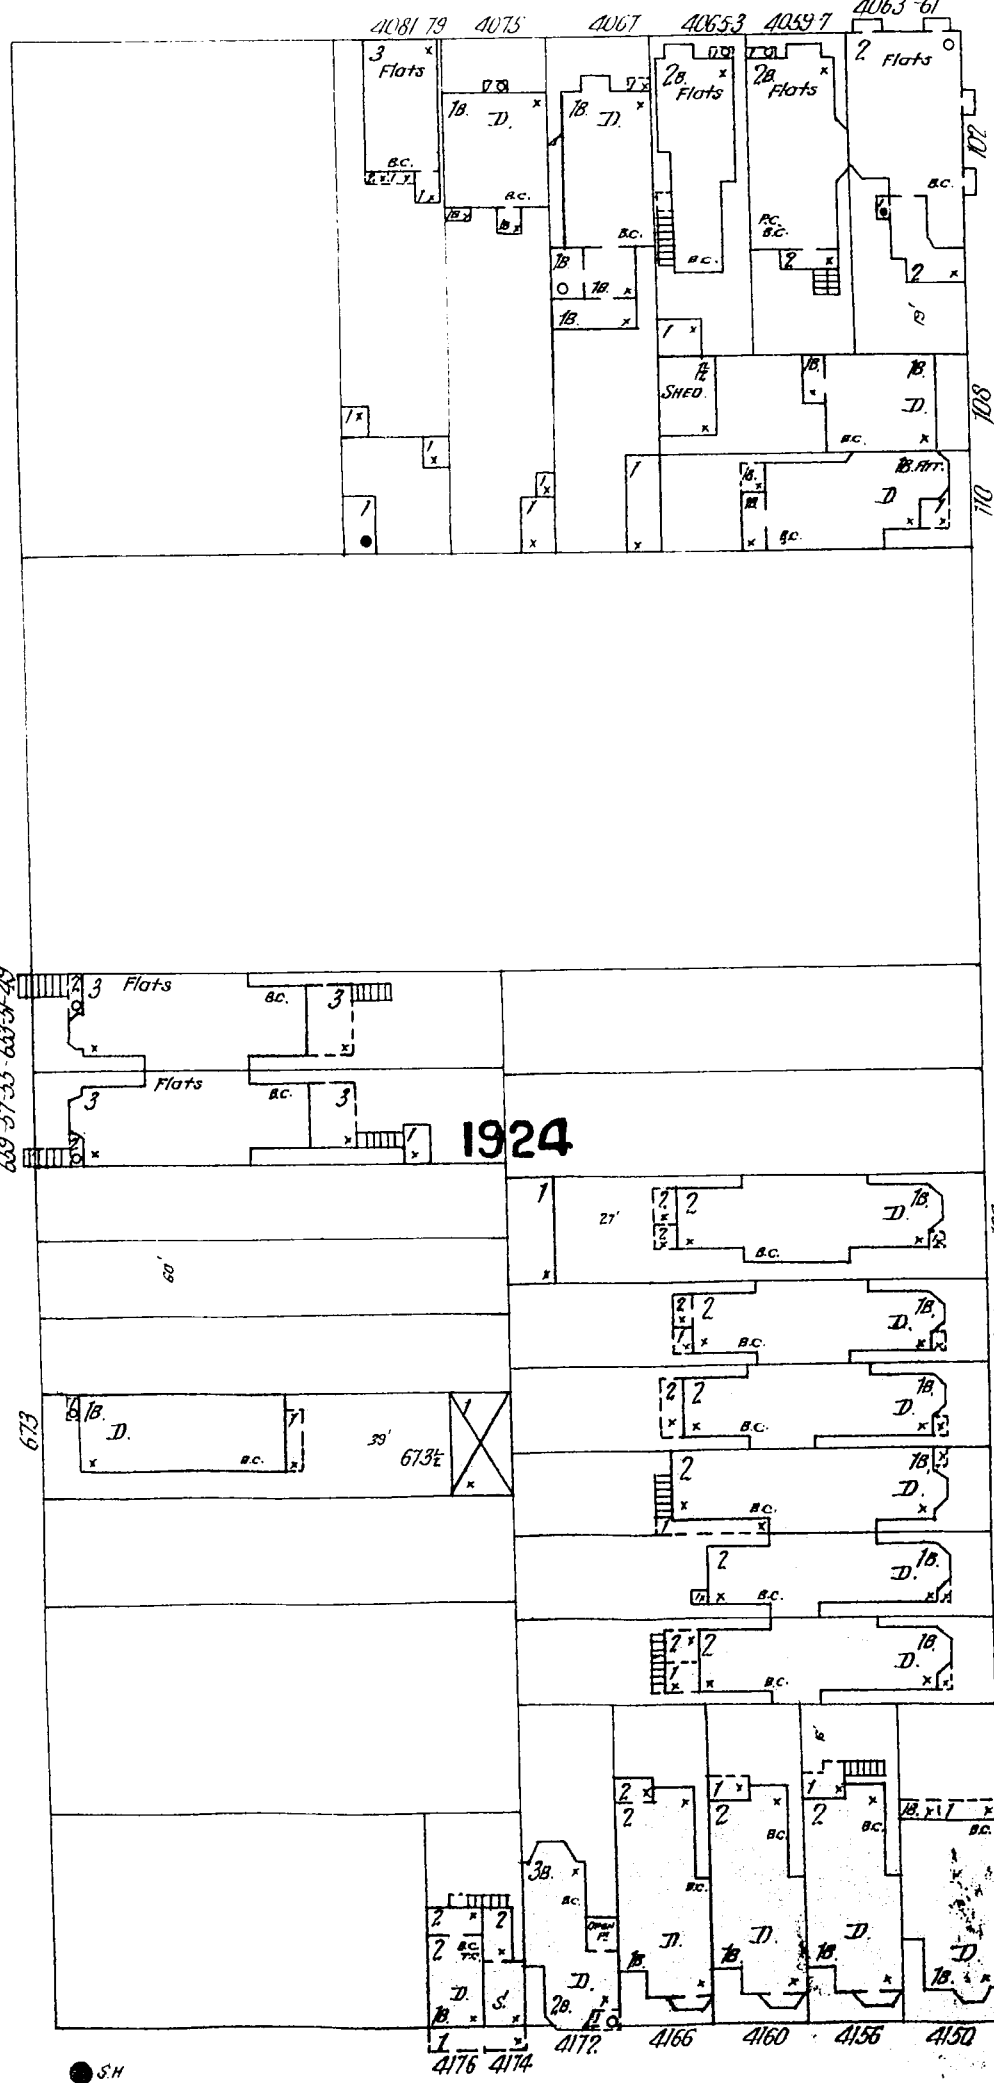

54 ft wide

670

CASTRO

HARTFORD

680

20TH

ST.

Scale of Feet.