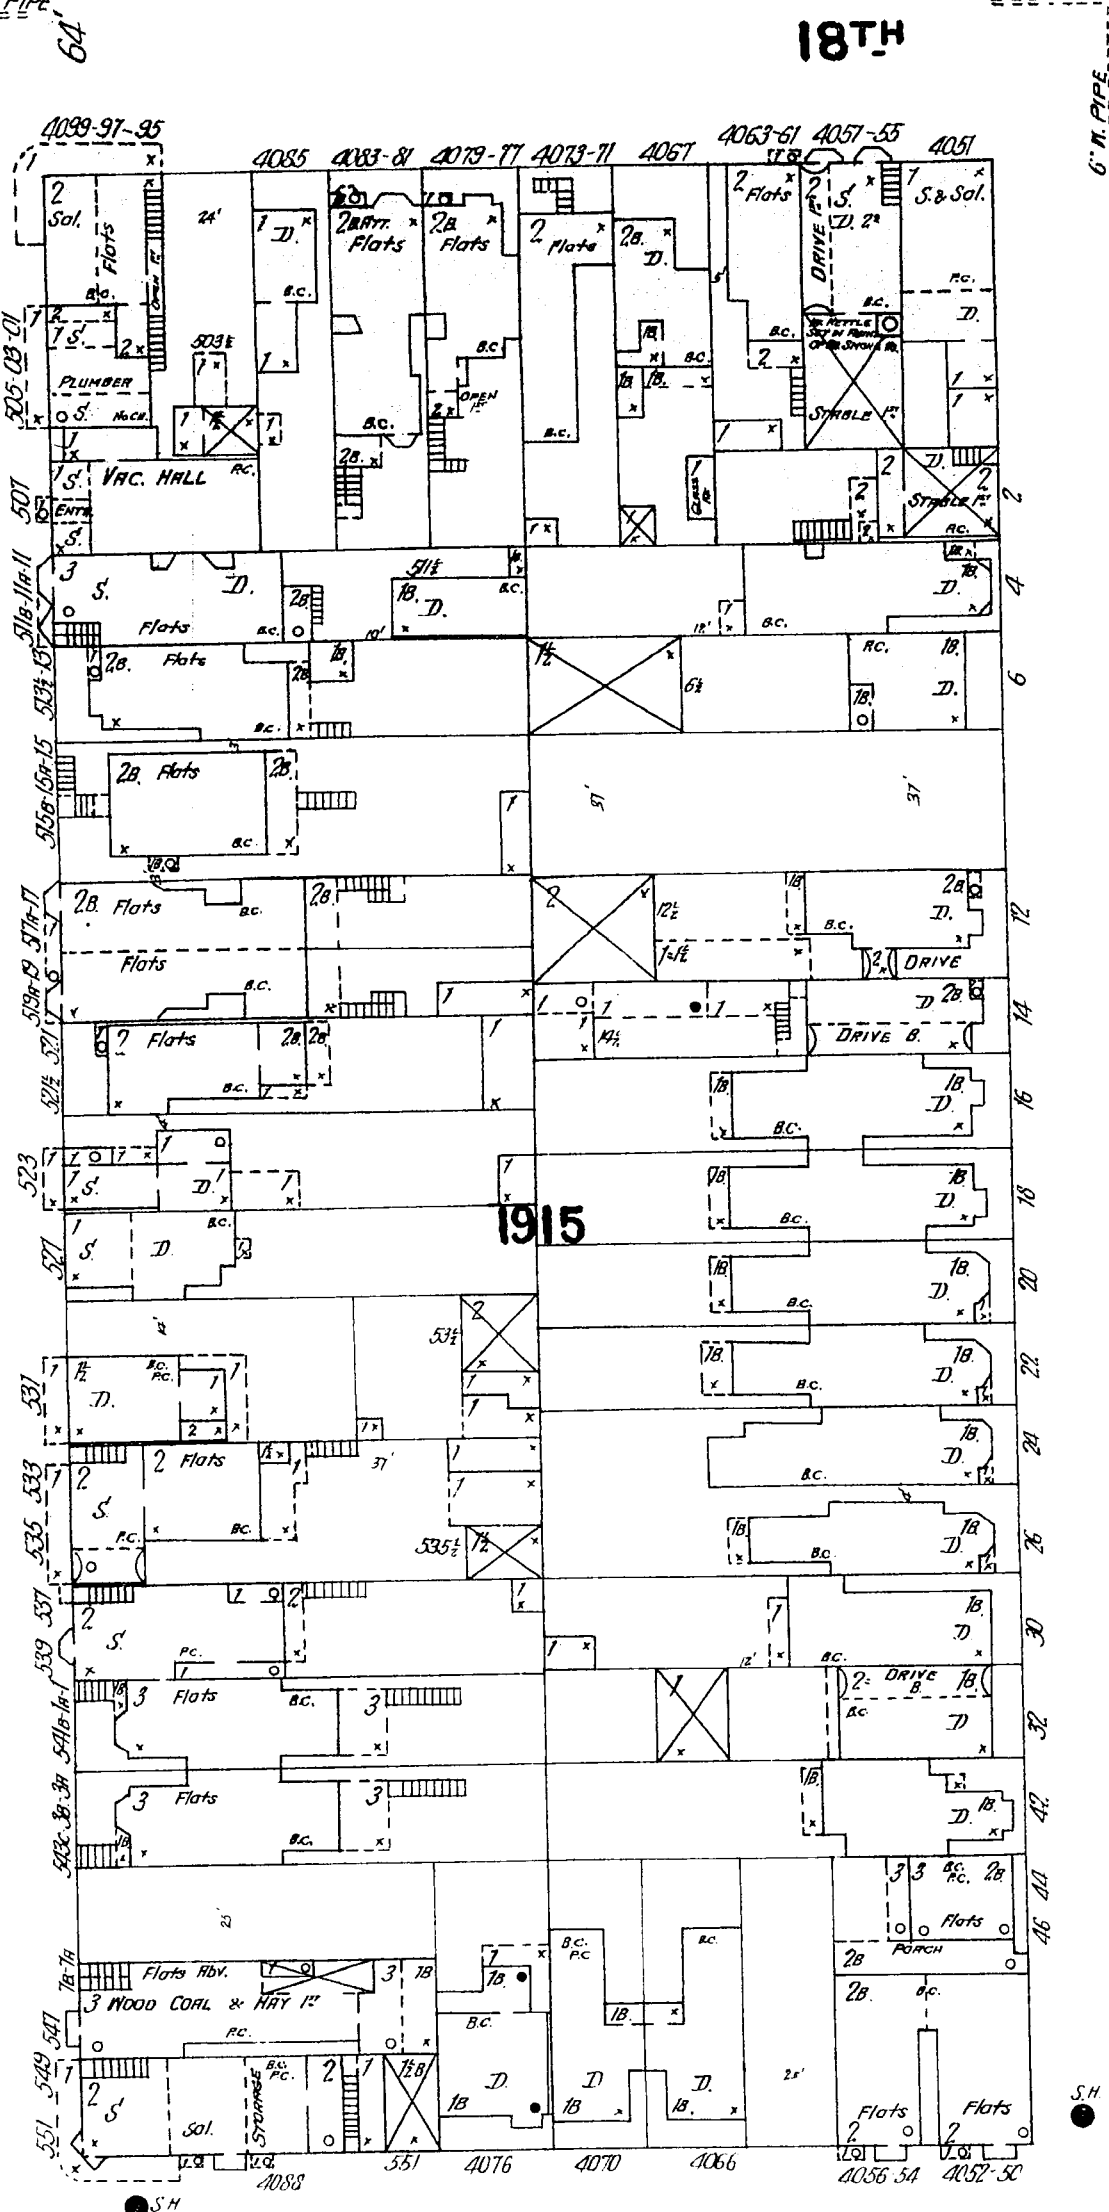

669

682

60 ft wide

ST.

PHOENIX BREWERY
ALE & PORTER
NO PROX LINES ON T. H. N.

NOE

19TH

ST.

54 ft wide

670

CASTRO

HARTFORD

680

20TH

ST.

Scale of Feet.