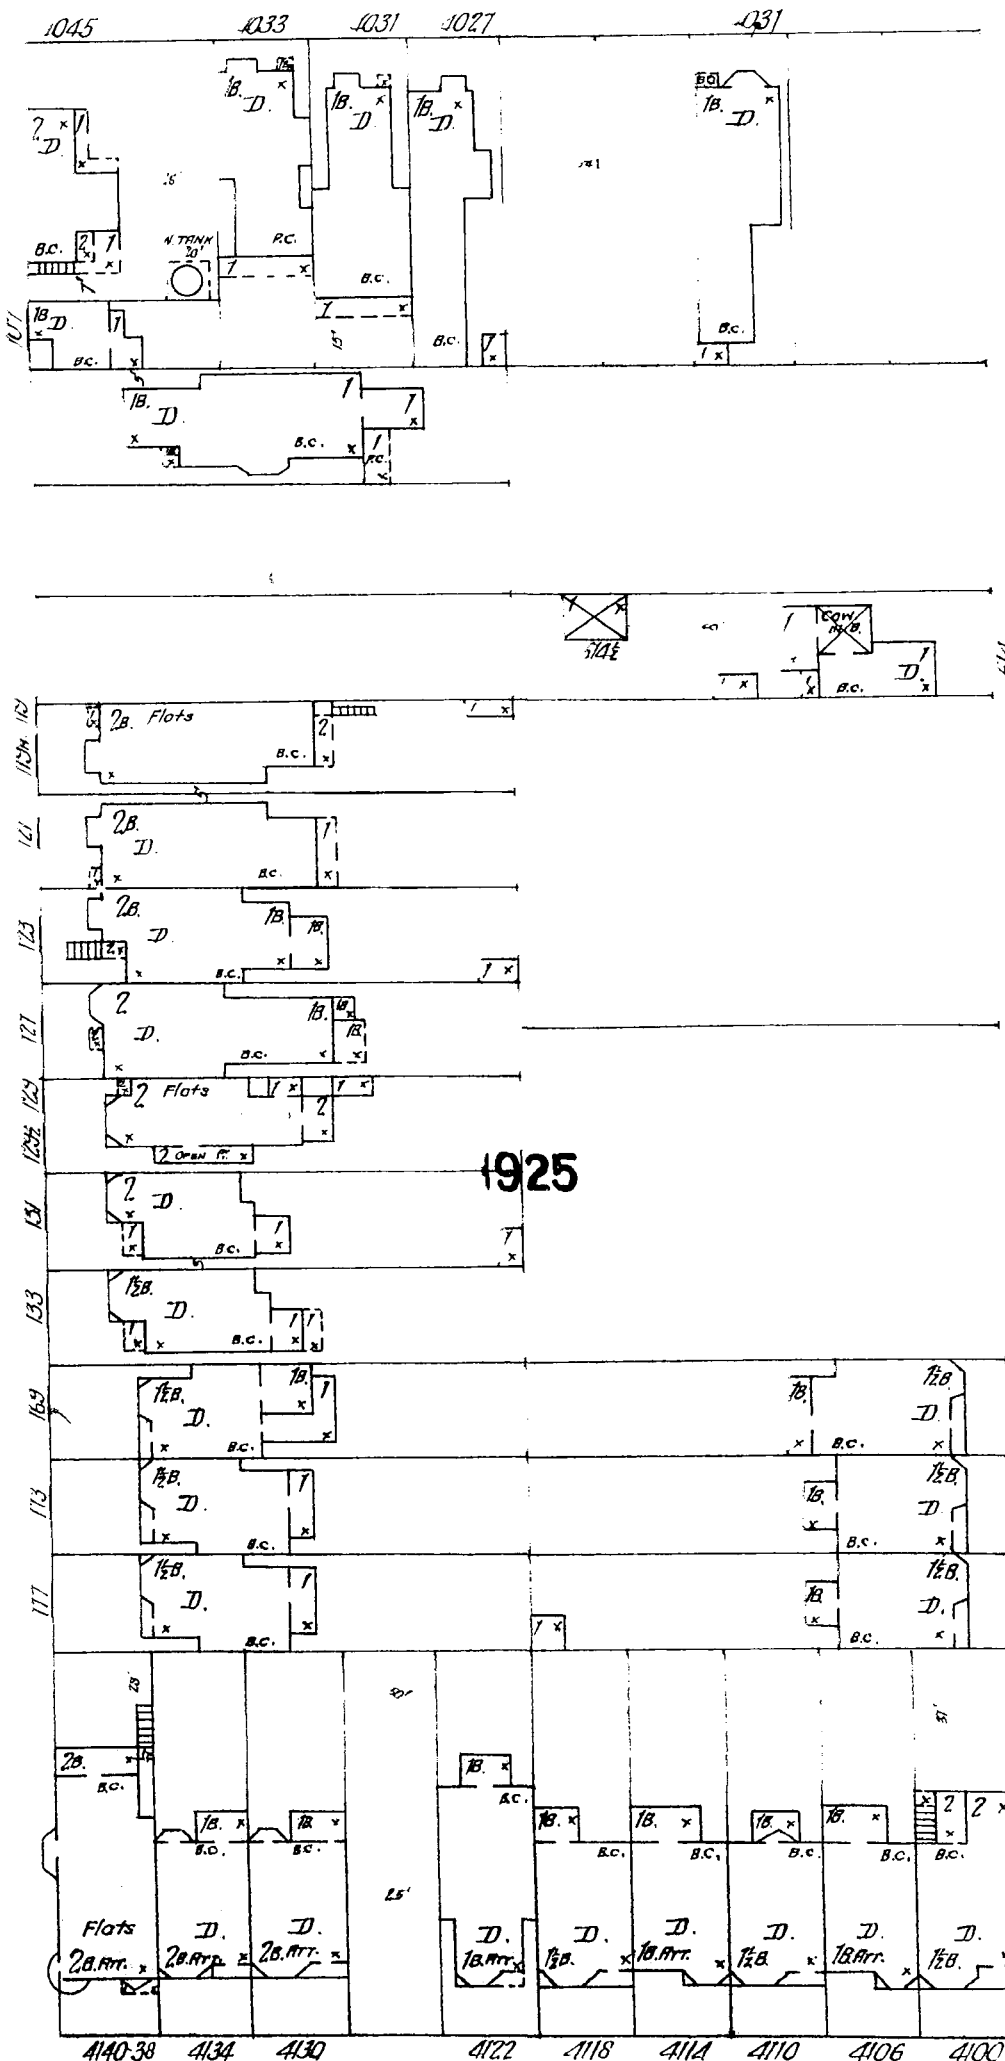

54 ft wide

670

CASTRO

HARTFORD

680

20TH

ST.

Scale of Feet.